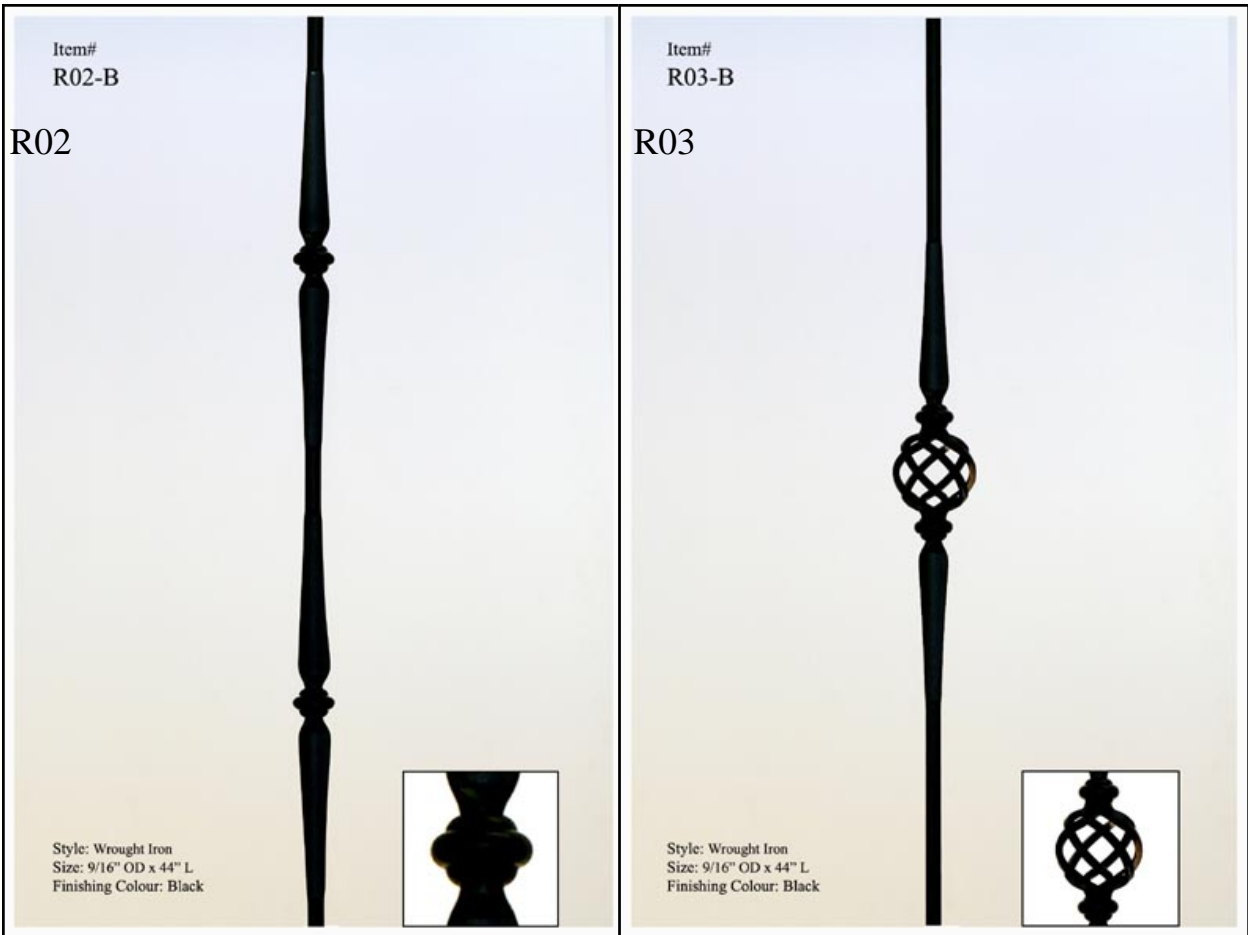

9/16" Wrought Iron Spindles

R01 Cleaned, Unpainted, single ring
R02 Cleaned, Unpainted, double ring
R03 Cleaned, Unpainted
CAP Base Cap