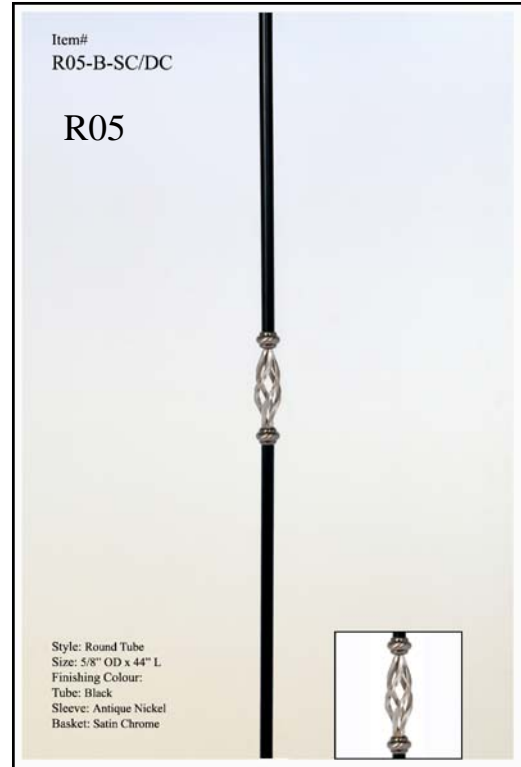

R05-SG/SG
A502-12/SG

FIG.307

R05-SG/SG
A502-12/SG

FIG.305

A511-12/SG
A522-12/SG

5/8" Metal Spindles Assemblies

FIG.205

A502-03AC
A511-03AC

FIG.206

A502-04/G
R04-G/G

3/4" Metal Spindles Assemblies

3/4" Metal Spindles Assemblies

5/8" Spindles Assemblies

A502-02/AB	Satin Chrome Tube With 9S/AB
A502-02/AC	Satin Chrome Tube With 9S/AC
A502-02/DC	Satin Chrome Tube With 9S/DC
A502-02/B	Satin Chrome Tube With 9S/B
A502-03/AB	Black Tube With 9S/AB
A502-03/AC	Black Tube With 9S/AC
A502-03/DC	Black Tube With 9S/DC
A502-03/B	Black Tube With 9S/B
A502-04/AB	Gun Metal Grey Tube With 9S/AB
A502-04/AC	Gun Metal Grey Tube With 9S/AC
A502-04/DC	Gun Metal Grey Tube With 9S/DC
A502-04/G	Gun Metal Grey Tube With 9S/G

A511-02/AB	Satin Chrome Tube With 8S/AB
A511-02/AC	Satin Chrome Tube With 8S/AC
A511-02/DC	Satin Chrome Tube With 8S/DC
A511-02/B	Satin Chrome Tube With 8S/B

A522-03/B	Black Tube with 8S/AB
A522-04/G	Gun Metal Grey Tube with 8S/G
A522-04/AB	Gun Metal Grey With 8S/AB

5/8" Spindles Assemblies

R04-G/G Gun Metal Grey
 R04-B/AB Black With 9S/AB
 R04-B/AC Black With 9S/AC
 R04-B/DC Black With 9S/DC

R05-SG/SG Silver Grey Metallic /w 9S/SG
 R05-B/B Black /w 9S/B
 R05-B/AB Black /w 9S/AB
 R05-B/AC Black /w 9S/AC
 R05-B/DC Black /w 9S/DC
 R05-OR/OR Oil Rubbed Bronze /w 9S/OR
 R05-OR/B Oil Rubbed Bronze /w 9S/B
 R05-B-OR/OR Black /w OR Basket & 9S/OR
 R05-B-SC/B Black /w SC Basket & 9S/B
 R05-B-SC/DC Black /w SC Basket & 9S/DC
 R05-SC-SC/DC Black /w SC Basket & 9S/DC