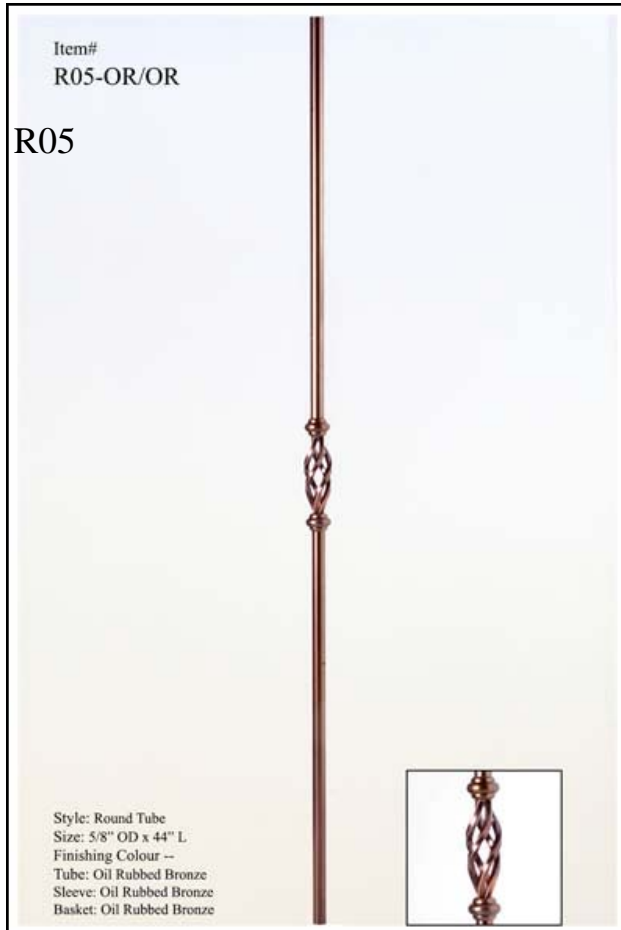

5/8" Spindles Assemblies

R04-G/G Gun Metal Grey
R04-B/AB Black With 9S/AB
R04-B/AC Black With 9S/AC
R04-B/DC Black With 9S/DC

R05-SG/SG Silver Grey Metallic /w 9S/SG
R05-B/B Black /w 9S/B
R05-B/AB Black /w 9S/AB
R05-B/AC Black /w 9S/AC
R05-B/DC Black /w 9S/DC
R05-OR/OR Oil Rubbed Bronze /w 9S/OR
R05-OR/B Oil Rubbed Bronze /w 9S/B
R05-B-OR/OR Black /w OR Basket & 9S/OR
R05-B-SC/B Black /w SC Basket & 9S/B
R05-B-SC/DC Black /w SC Basket & 9S/DC
R05-SC-SC/DC Black /w SC Basket & 9S/DC