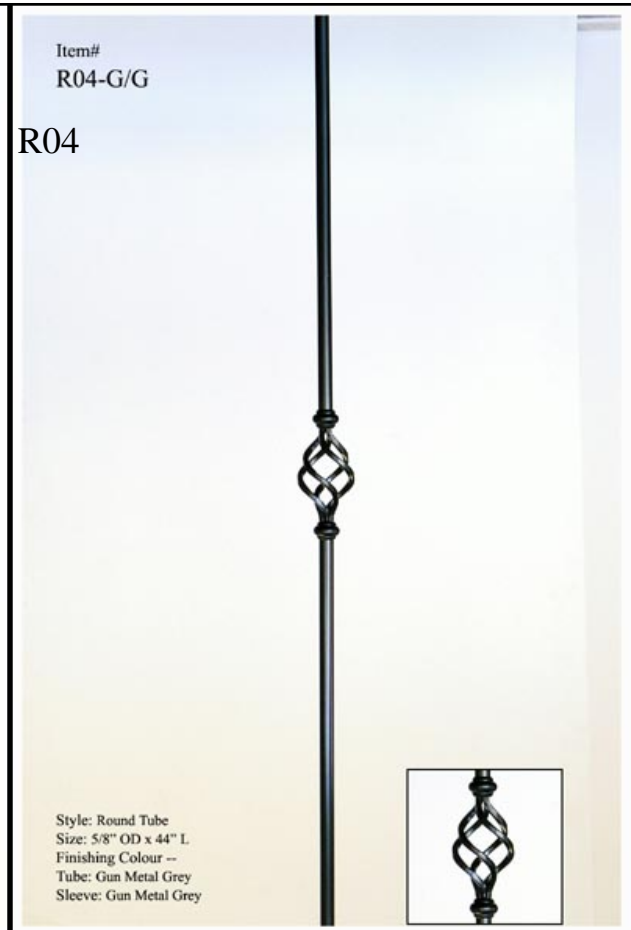

5/8" Spindles Assemblies

R04-G/G Gun Metal Grey
R04-B/AB Black With 9S/AB
R04-B/AC Black With 9S/AC
R04-B/DC Black With 9S/DC

R05-SG/SG Silver Grey Metallic /w 9S/SG
R05-B/B Black /w 9S/B
R05-B/AB Black /w 9S/AB
R05-B/AC Black /w 9S/AC
R05-B/DC Black /w 9S/DC
R05-OR/OR Oil Rubbed Bronze /w 9S/OR
R05-OR/B Oil Rubbed Bronze /w 9S/B
R05-B-OR/OR Black /w OR Basket & 9S/OR
R05-B-SC/B Black /w SC Basket & 9S/B
R05-B-SC/DC Black /w SC Basket & 9S/DC
R05-SC-SC/DC Black /w SC Basket & 9S/DC